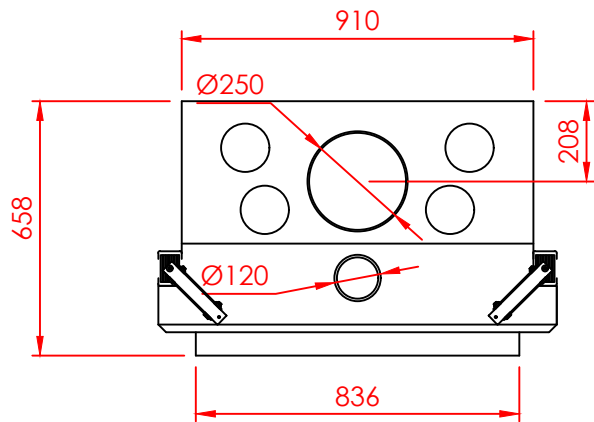

Top

Front

Side

Series:	FLAT
Model:	Architectural
Type:	80x42
Specials:	STD

All dimensions in mm
 General dimension tolerances up to 7mm
 All illustrations and drawings are protected by copyright.
 Exploitation or publication, even of individual details,
 only with our permission.
 Technical changes and errors reserved.

REGAL FIRE

Nea Redestos, Thermi, 57001
 Thessaloniki GREECE
 t: +30 2310 461386 f: +30 2310 461493
 e: info@regal.com.gr
 www.tzakiaregal.gr | www.regal.com.gr

Top

Front

Side

Series:	FLAT
Model:	Architectural
Type:	80x42
Specials:	AERO
<p>All dimensions in mm General dimension tolerances up to 7mm All illustrations and drawings are protected by copyright. Exploitation or publication, even of individual details, only with our permission. Technical changes and errors reserved.</p>	
 <p>REGAL FIRE</p> <p>Nea Redestos, Thermi, 57001 Thessaloniki GREECE t: +30 2310 461386 f: +30 2310 461493 e: info@regal.com.gr www.tzakiaregal.gr www.regal.com.gr</p>	