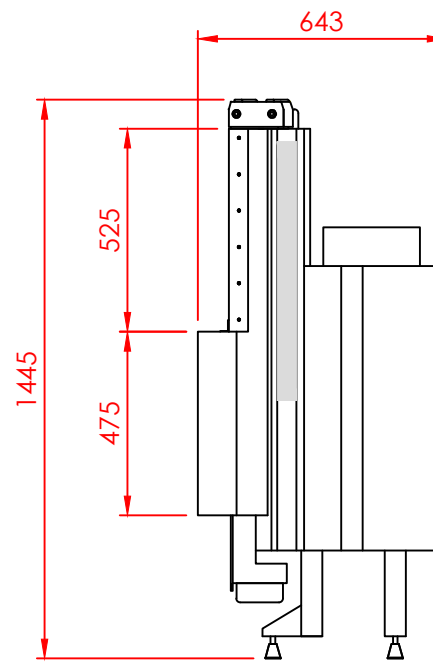

Top

Front

Side

Series:	FLAT
Model:	Architectural
Type:	80x42
Specials:	STD

All dimensions in mm
 General dimension tolerances up to 7mm
 All illustrations and drawings are protected by copyright.
 Exploitation or publication, even of individual details,
 only with our permission.
 Technical changes and errors reserved.

REGAL FIRE

Nea Redestos, Thermi, 57001
 Thessaloniki GREECE
 t: +30 2310 461386 f: +30 2310 461493
 e: info@regal.com.gr
 www.tzakiaregal.gr | www.regal.com.gr

Top

Front

Side

Series:	FLAT
Model:	Architectural
Type:	80x42
Specials:	AERO
<p>All dimensions in mm General dimension tolerances up to 7mm All illustrations and drawings are protected by copyright. Exploitation or publication, even of individual details, only with our permission. Technical changes and errors reserved.</p>	
 <p>REGAL FIRE</p> <p>Nea Redestos, Thermi, 57001 Thessaloniki GREECE t: +30 2310 461386 f: +30 2310 461493 e: info@regal.com.gr www.tzakiaregal.gr www.regal.com.gr</p>	