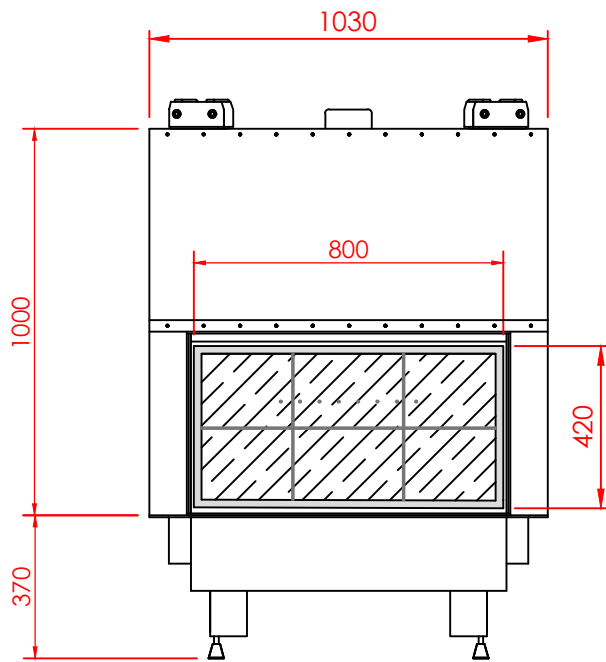

Top

Front

Side

Series:	FLAT
Model:	Architectural
Type:	80x42
Specials:	STD

All dimensions in mm
 General dimension tolerances up to 7mm
 All illustrations and drawings are protected by copyright.
 Exploitation or publication, even of individual details,
 only with our permission.
 Technical changes and errors reserved.

REGAL FIRE

Nea Redestos, Thermi, 57001
 Thessaloniki GREECE
 t: +30 2310 461386 f: +30 2310 461493
 e: info@regal.com.gr
 www.tzakiaregal.gr | www.regal.com.gr

Top

Front

Side

Series:	FLAT
Model:	Architectural
Type:	80x42
Specials:	AERO
<p>All dimensions in mm General dimension tolerances up to 7mm All illustrations and drawings are protected by copyright. Exploitation or publication, even of individual details, only with our permission. Technical changes and errors reserved.</p>	
 <p>REGAL FIRE</p> <p>Nea Redestos, Thermi, 57001 Thessaloniki GREECE t: +30 2310 461386 f: +30 2310 461493 e: info@regal.com.gr www.tzakiaregal.gr www.regal.com.gr</p>	