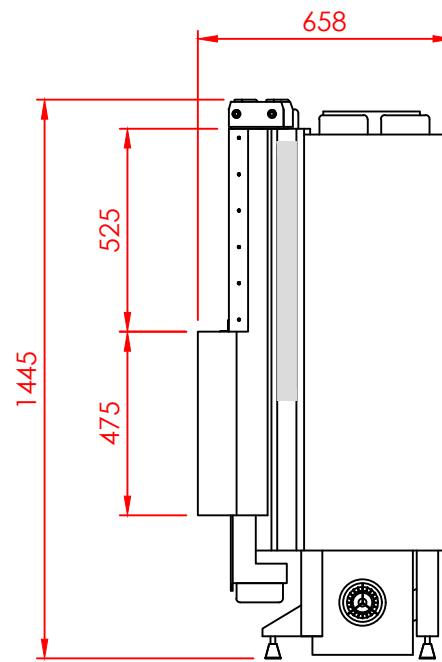

Top

Front

Side

Series:	FLAT
Model:	Architectural
Type:	80x42
Specials:	STD

All dimensions in mm
 General dimension tolerances up to 7mm
 All illustrations and drawings are protected by copyright.
 Exploitation or publication, even of individual details,
 only with our permission.
 Technical changes and errors reserved.

REGAL FIRE

Nea Redestos, Thermi, 57001
 Thessaloniki GREECE
 t: +30 2310 461386 f: +30 2310 461493
 e: info@regal.com.gr
 www.tzakiaregal.gr | www.regal.com.gr

Top

Front

Side

Series:	FLAT
Model:	Architectural
Type:	80x42
Specials:	AERO
<p>All dimensions in mm General dimension tolerances up to 7mm All illustrations and drawings are protected by copyright. Exploitation or publication, even of individual details, only with our permission. Technical changes and errors reserved.</p>	
 <p>REGAL FIRE</p> <p>Nea Redestos, Thermi, 57001 Thessaloniki GREECE t: +30 2310 461386 f: +30 2310 461493 e: info@regal.com.gr www.tzakiaregal.gr www.regal.com.gr</p>	