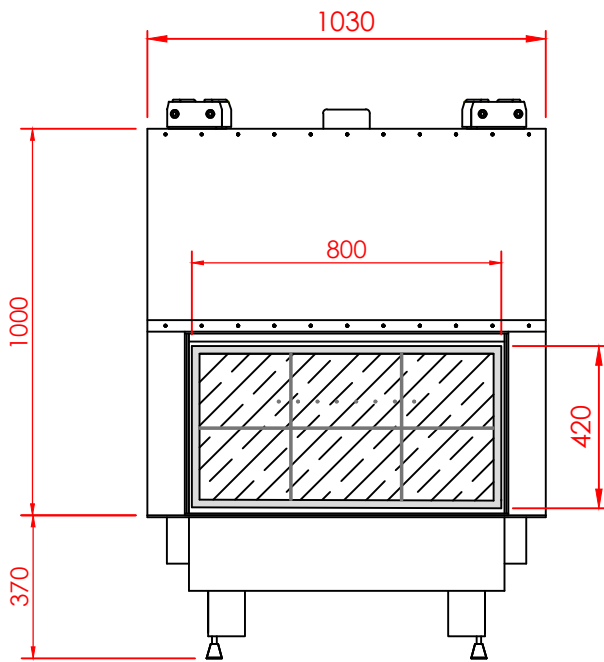

Top

Front

Side

Series:	FLAT
Model:	Architectural
Type:	80x42
Specials:	STD

All dimensions in mm
 General dimension tolerances up to 7mm
 All illustrations and drawings are protected by copyright.
 Exploitation or publication, even of individual details,
 only with our permission.
 Technical changes and errors reserved.

REGAL FIRE

Nea Redestos, Thermi, 57001
 Thessaloniki GREECE
 t: +30 2310 461386 f: +30 2310 461493
 e: info@regal.com.gr
 www.tzakiaregal.gr | www.regal.com.gr

Top

Front

Side

Series:	FLAT
Model:	Architectural
Type:	80x42
Specials:	AERO
<p>All dimensions in mm General dimension tolerances up to 7mm All illustrations and drawings are protected by copyright. Exploitation or publication, even of individual details, only with our permission. Technical changes and errors reserved.</p>	
 <p>REGAL FIRE</p> <p>Nea Redestos, Thermi, 57001 Thessaloniki GREECE t: +30 2310 461386 f: +30 2310 461493 e: info@regal.com.gr www.tzakiaregal.gr www.regal.com.gr</p>	